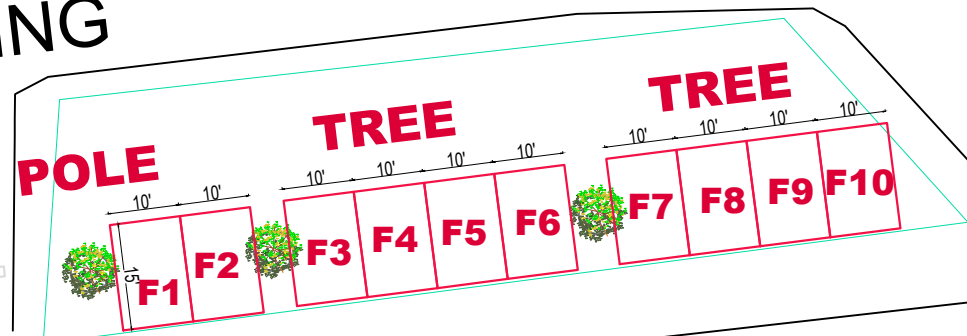

FISHRY COLLEGE

PARKING

TEA STALL

ELECTRIC POLE

CIPIHET ROAD